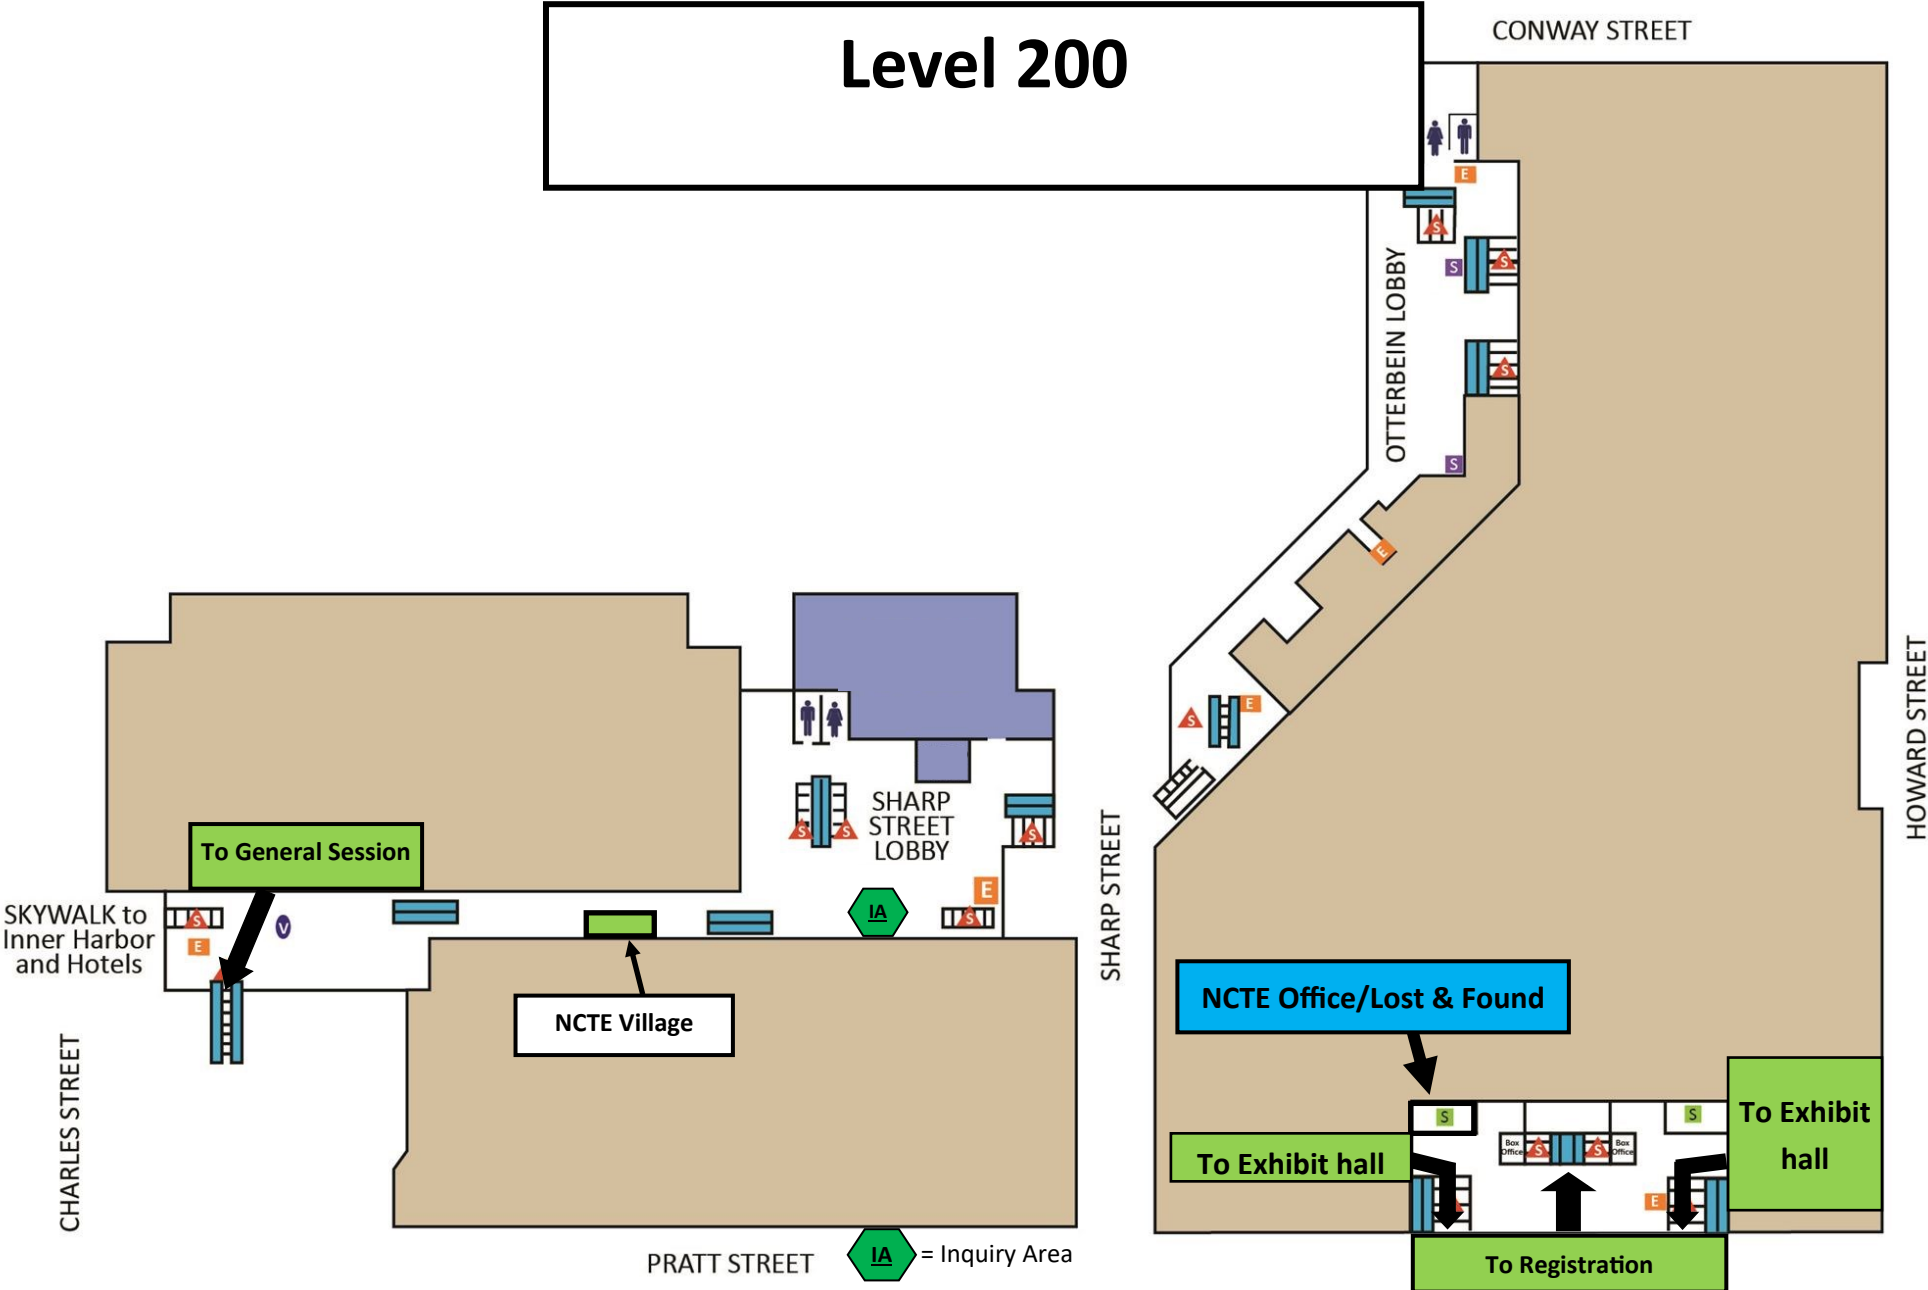

Level 100

Level 200

Level 300– Main level

- Ticketed Meal-Functions
- Scholastic Annual MR Robinson Dinner
- Section Get-Togethers
- All-Attendee Event
- Cultural Celebration
- ALAN Workshop
- *Check Program or App for All Events

Level 400

PRATT STREET

HOWARD STREET

SHARP STREET

To Registration

BALLROOM II

BALLROOM IV

BALLROOM I

BALLROOM III

BALLROOM FOYER

E

E

S

S