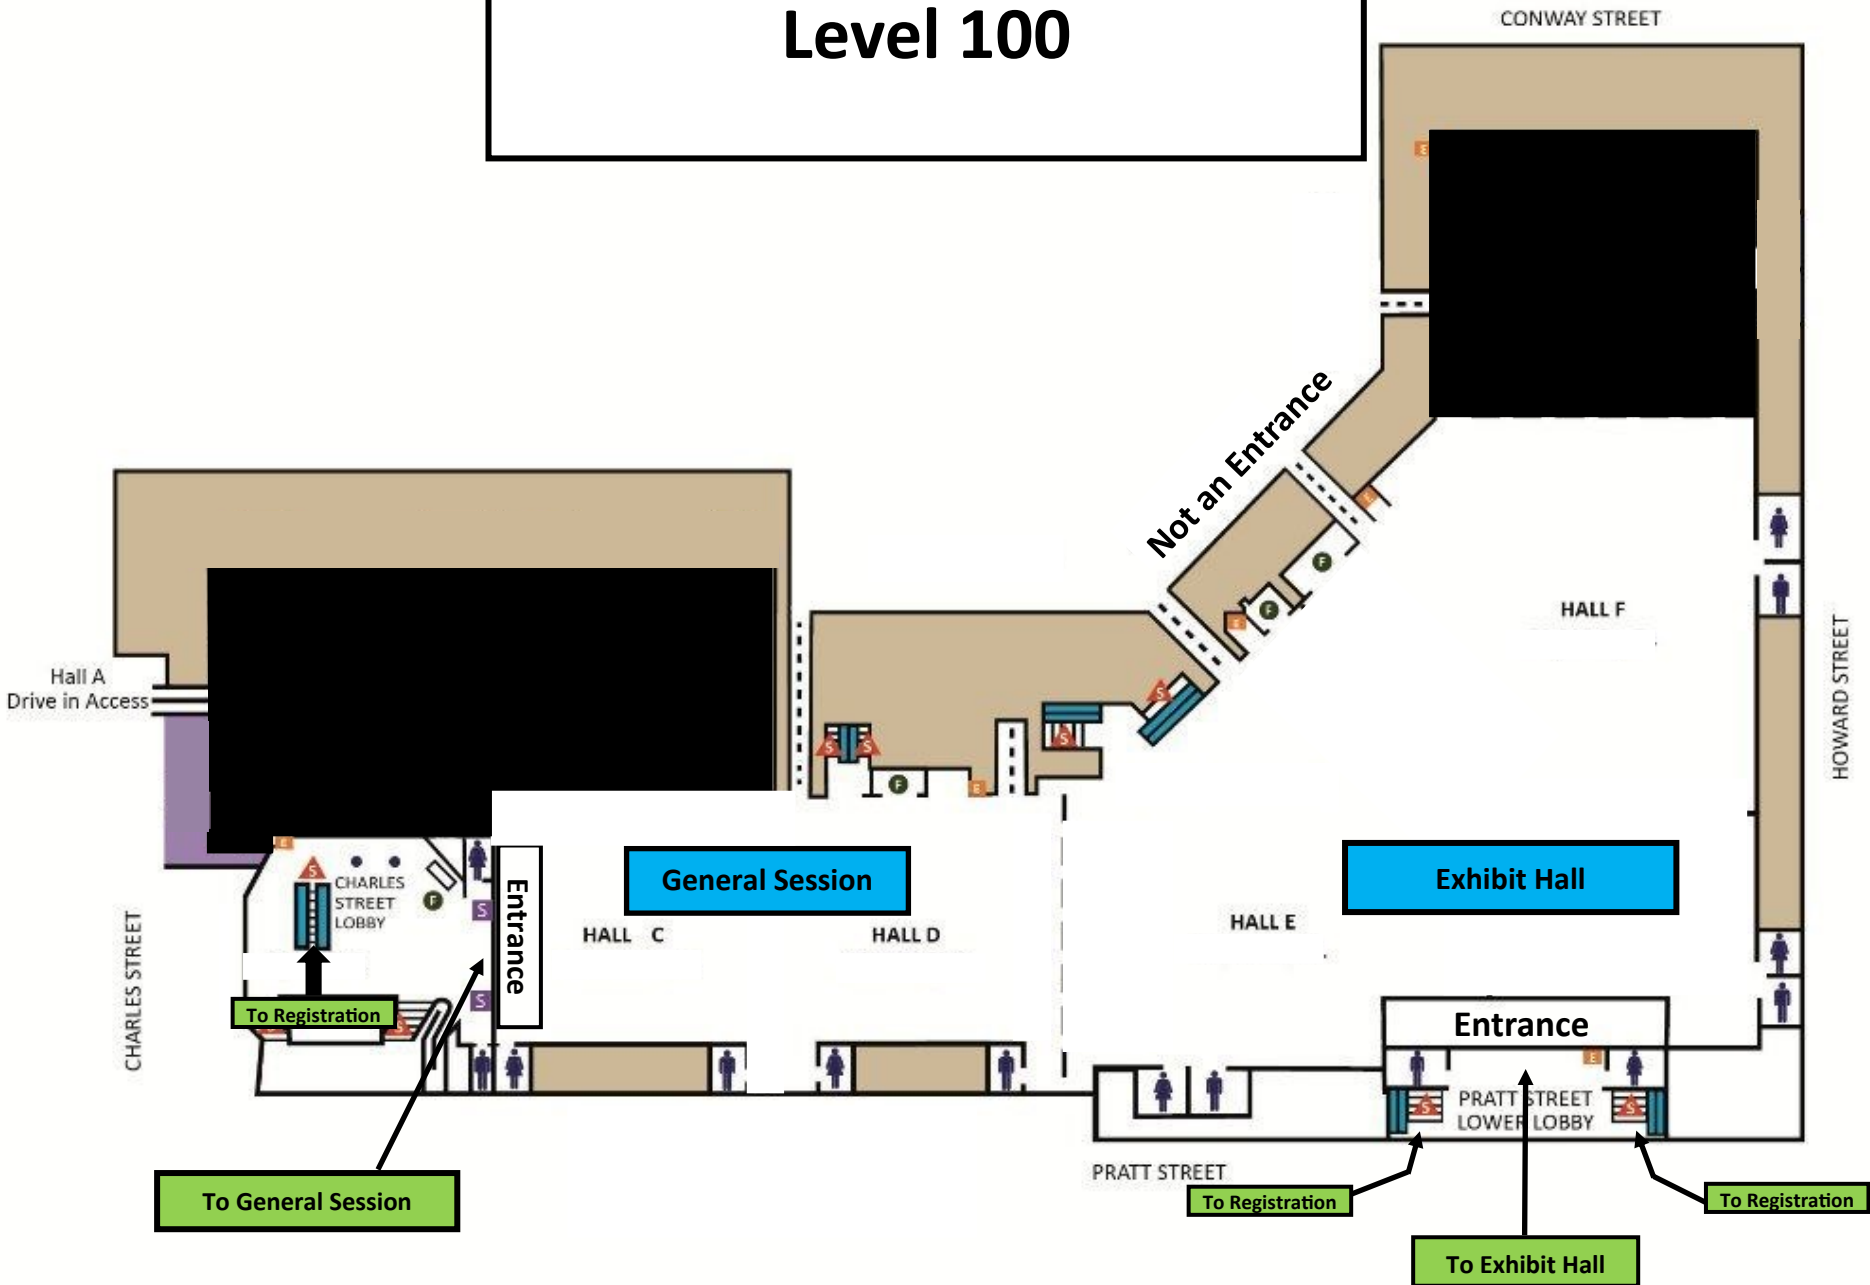

Level 100

Level 200

Level 300– Main level

- Ticketed Meal-Functions
- Scholastic Annual MR Robinson Dinner
- Section Get-Togethers
- All-Attendee Event
- Cultural Celebration
- ALAN Workshop
- *Check Program or App for All Events

Level 400

PRATT STREET

HOWARD STREET

SHARP STREET

To Registration

BALLROOM II

BALLROOM IV

BALLROOM I

BALLROOM III

BALLROOM FOYER

E

E

S

S