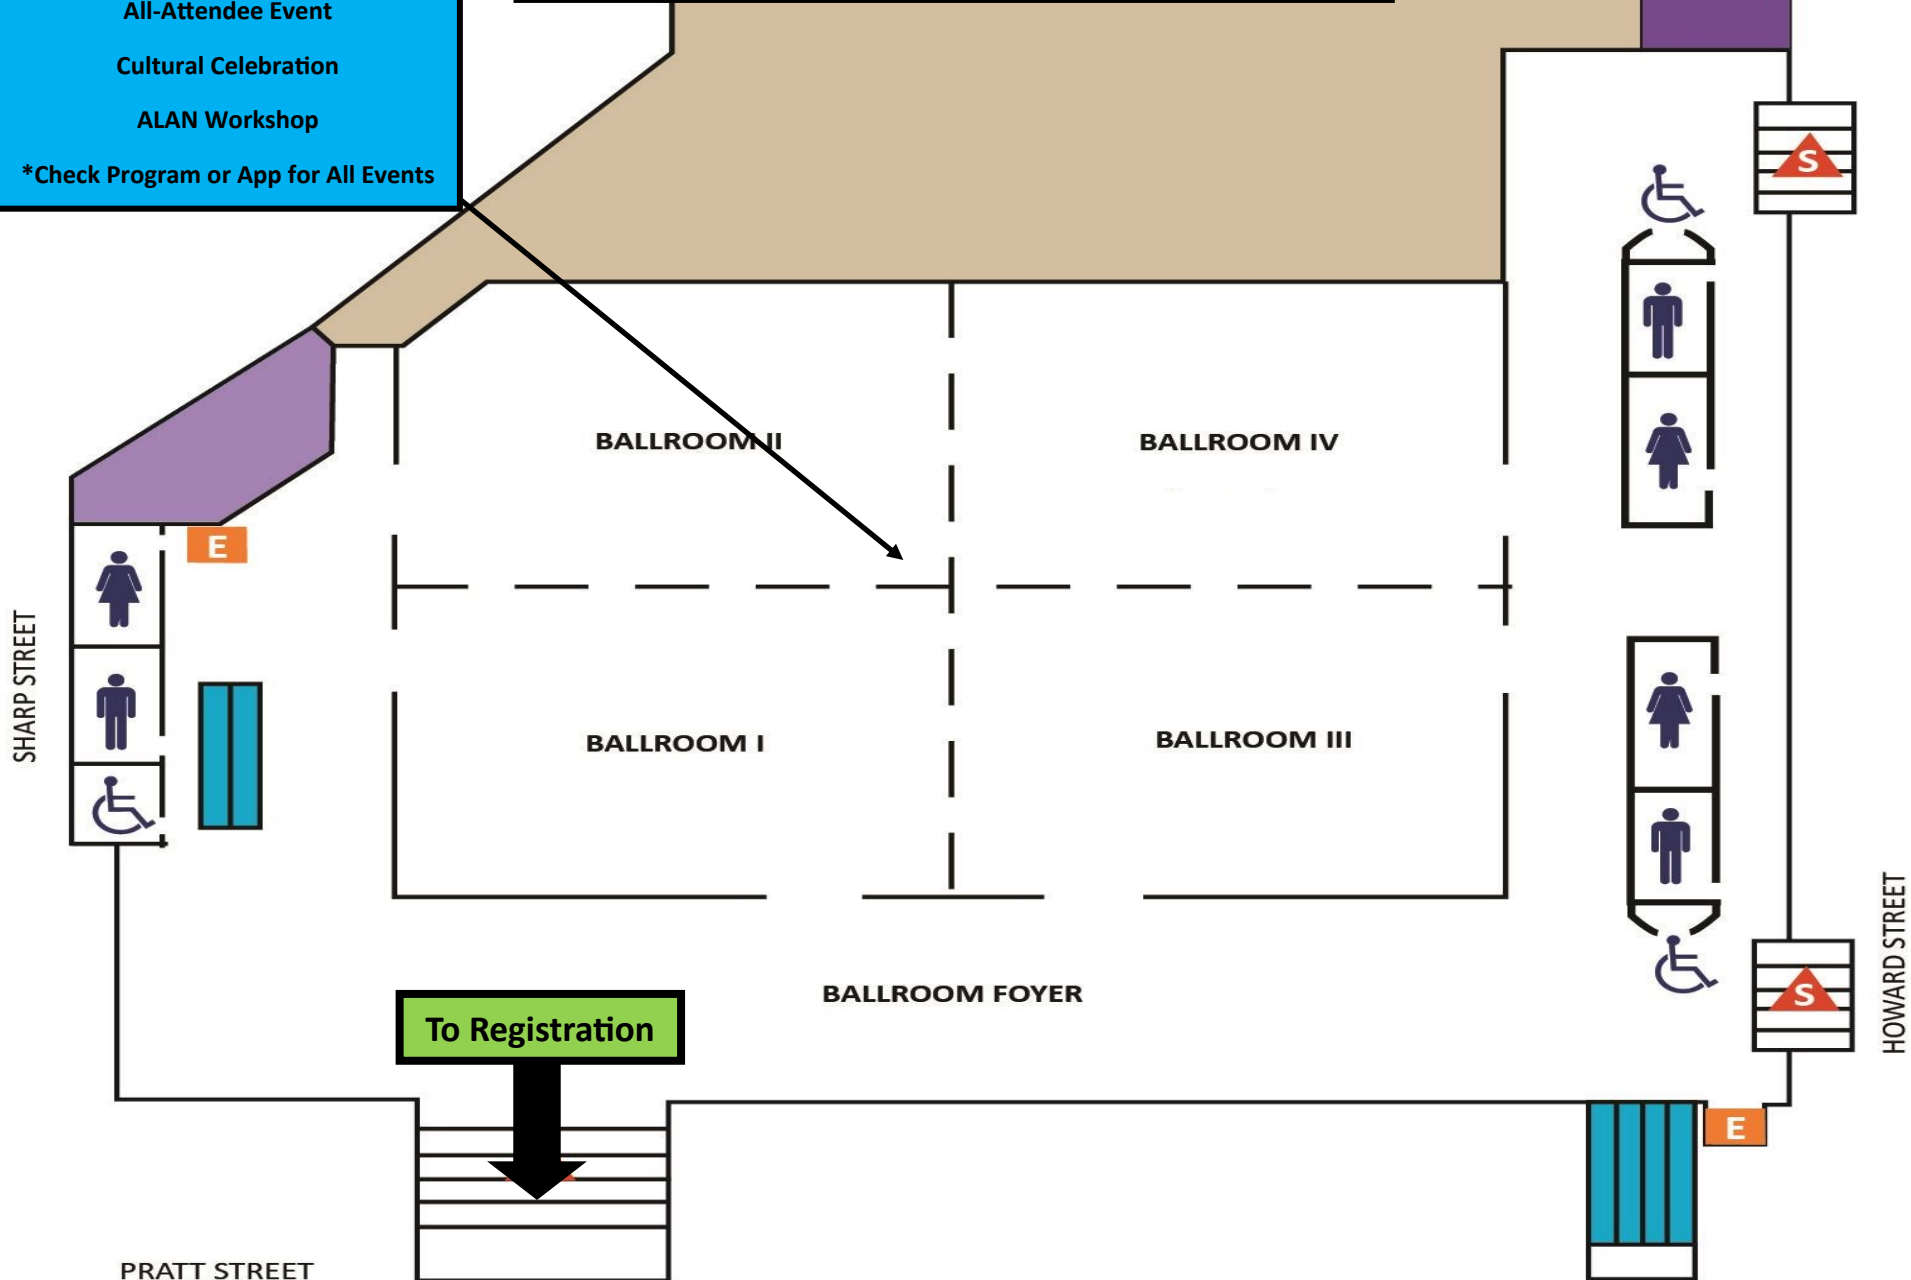

Level 100

Level 200

Level 300– Main level

- Ticketed Meal-Functions
- Scholastic Annual MR Robinson Dinner
- Section Get-Togethers
- All-Attendee Event
- Cultural Celebration
- ALAN Workshop
- *Check Program or App for All Events

Level 400

PRATT STREET

HOWARD STREET

SHARP STREET

To Registration

BALLROOM II

BALLROOM IV

BALLROOM I

BALLROOM III

BALLROOM FOYER

E

E

S

S