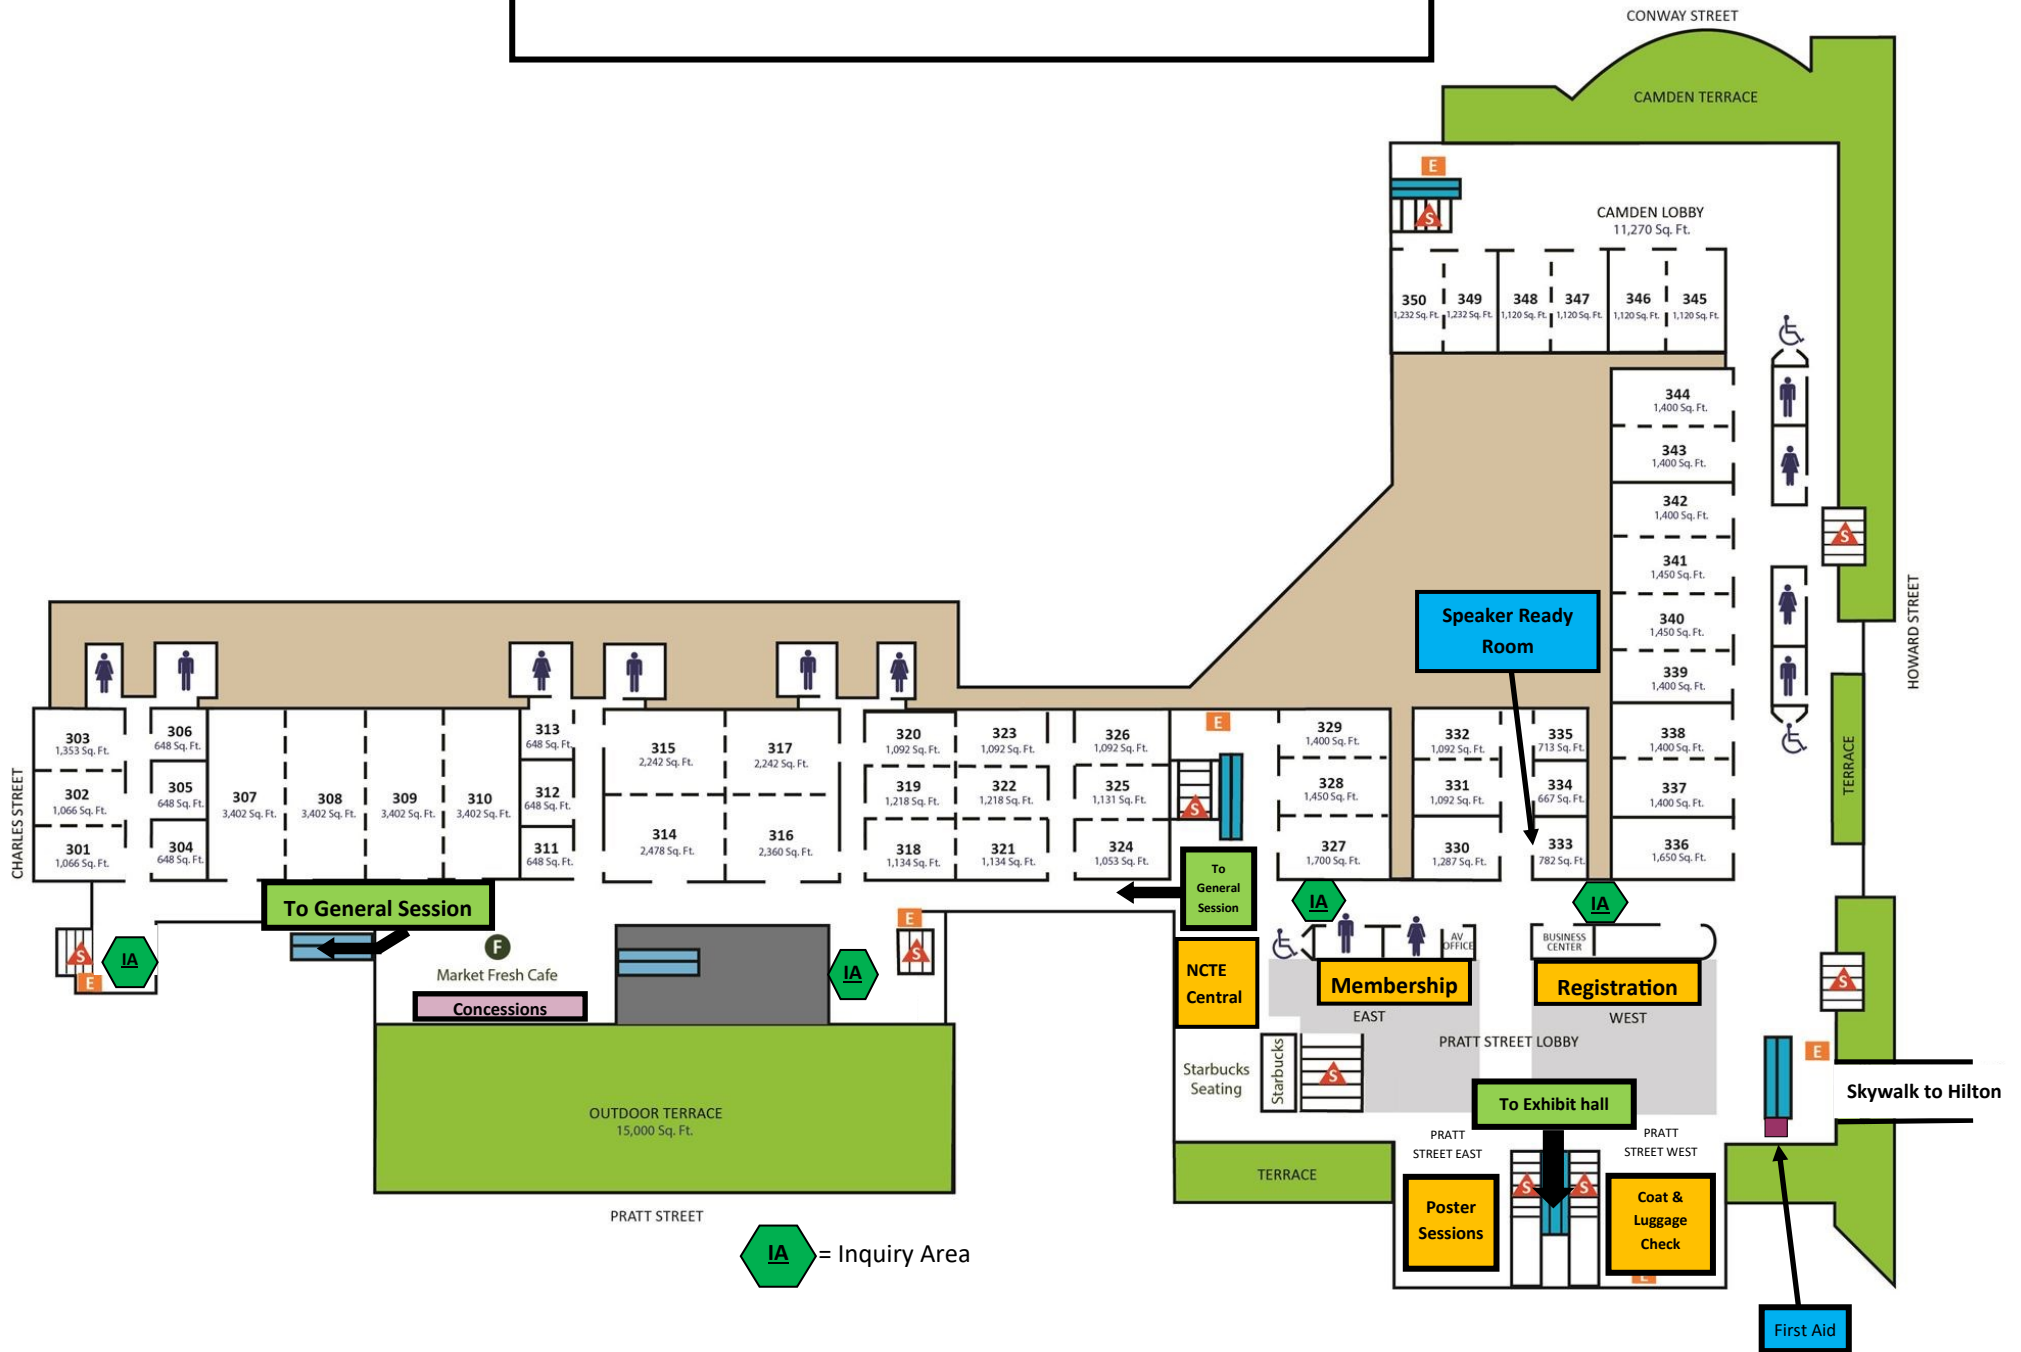

Level 100

Level 200

Level 300– Main level

- Ticketed Meal-Functions
- Scholastic Annual MR Robinson Dinner
- Section Get-Togethers
- All-Attendee Event
- Cultural Celebration
- ALAN Workshop
- *Check Program or App for All Events

Level 400

PRATT STREET

HOWARD STREET

SHARP STREET

To Registration

BALLROOM II

BALLROOM IV

BALLROOM I

BALLROOM III

BALLROOM FOYER

E

E

S

S